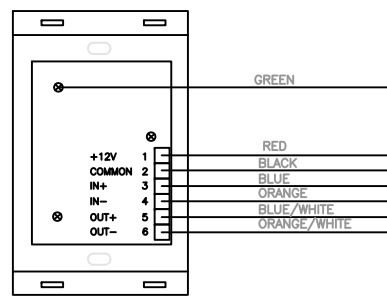

3 Remote Station Detail