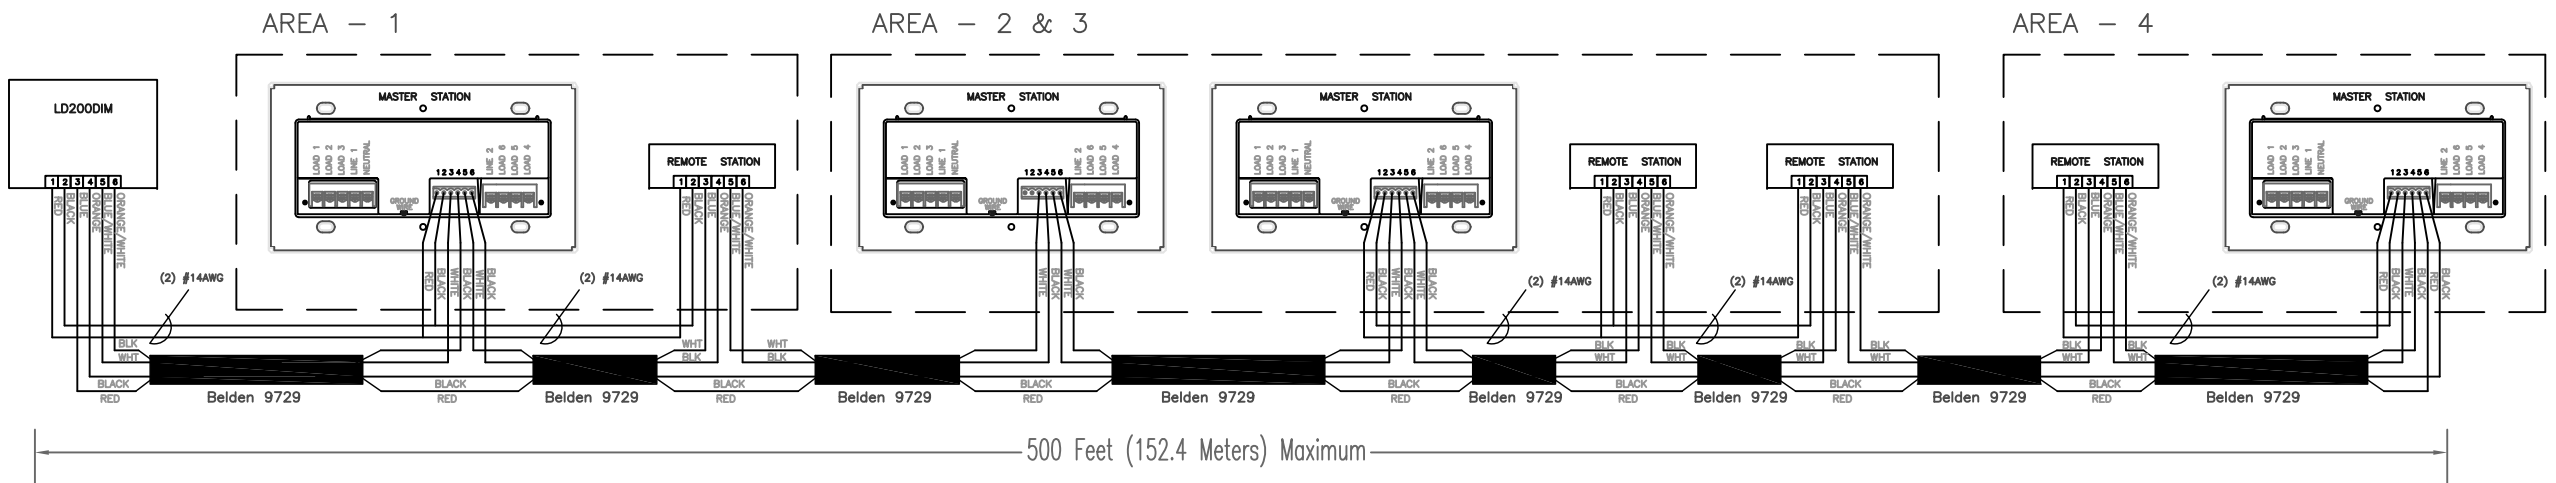

1 IMMIX Master and Remote Station Link Wiring

NOTES:

1. The IMMIX network requires Belden #9729 (2 shielded pair) plus 2 #14 AWG wires for low voltage power.
2. Station Link communication maximum distance from LD200DIM to farthest Station is 500 feet (152.4 Meters).
3. Belden cable and 14 AWG wires must be properly marked with the location of origin.

2 LD200DIM Communication Wiring

3 Remote Station Detail

4 Master Station Detail

1800 Sandy Plains Ind. Pkwy., Suite 216
 Marietta, Georgia 30066
 Ph: 770-790-4880 Fax: 770-790-4883
<http://www.BRTINT.com>

Product: IMMIX NETWORK DETAIL

Engineered by: CCJ
 Drawn by: CCJ
 Checked by: RP

Date: 06/02/2010

Rev.	Date	By	Description

Sheet
 IMMIX_ND