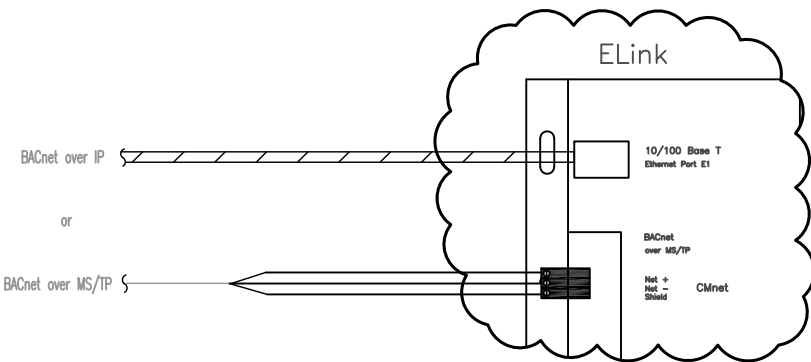

1 IMMIX Master and Remote Station Link Wiring

NOTES:

1. The IMMIX network requires Belden #9729 (2 shielded pair) plus 2 #14 AWG wires for low voltage power.
2. Station Link communication maximum distance from LD200DIM to farthest Station is 500 feet (152.4 Meters).
3. Belden cable and 14 AWG wires must be properly marked with the location of origin.

2 LD200DIM Communication Wiring

3 Remote Station Detail

4 Master Station Detail

1800 Sandy Plains Ind. Pkwy., Suite 216
 Marietta, Georgia 30066
 Ph: 770-790-4880 Fax: 770-790-4883
<http://www.BRTINT.com>