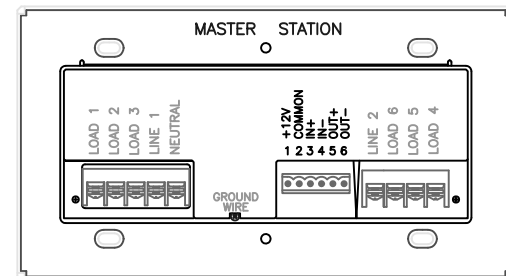

4 Master Station Detail

1800 Sandy Plains Ind. Pkwy., Suite 216
Marietta, Georgia 30066
Ph: 770-790-4880 Fax: 770-790-4883
<http://www.BRTINT.com>

Product: IMMIX NETWORK DETAIL

Engineered by: CCJ
Drawn by: CCJ
Checked by: RP

Date: 06/02/2010

Rev.	Date	By	Description

Sheet
IMMIX_ND